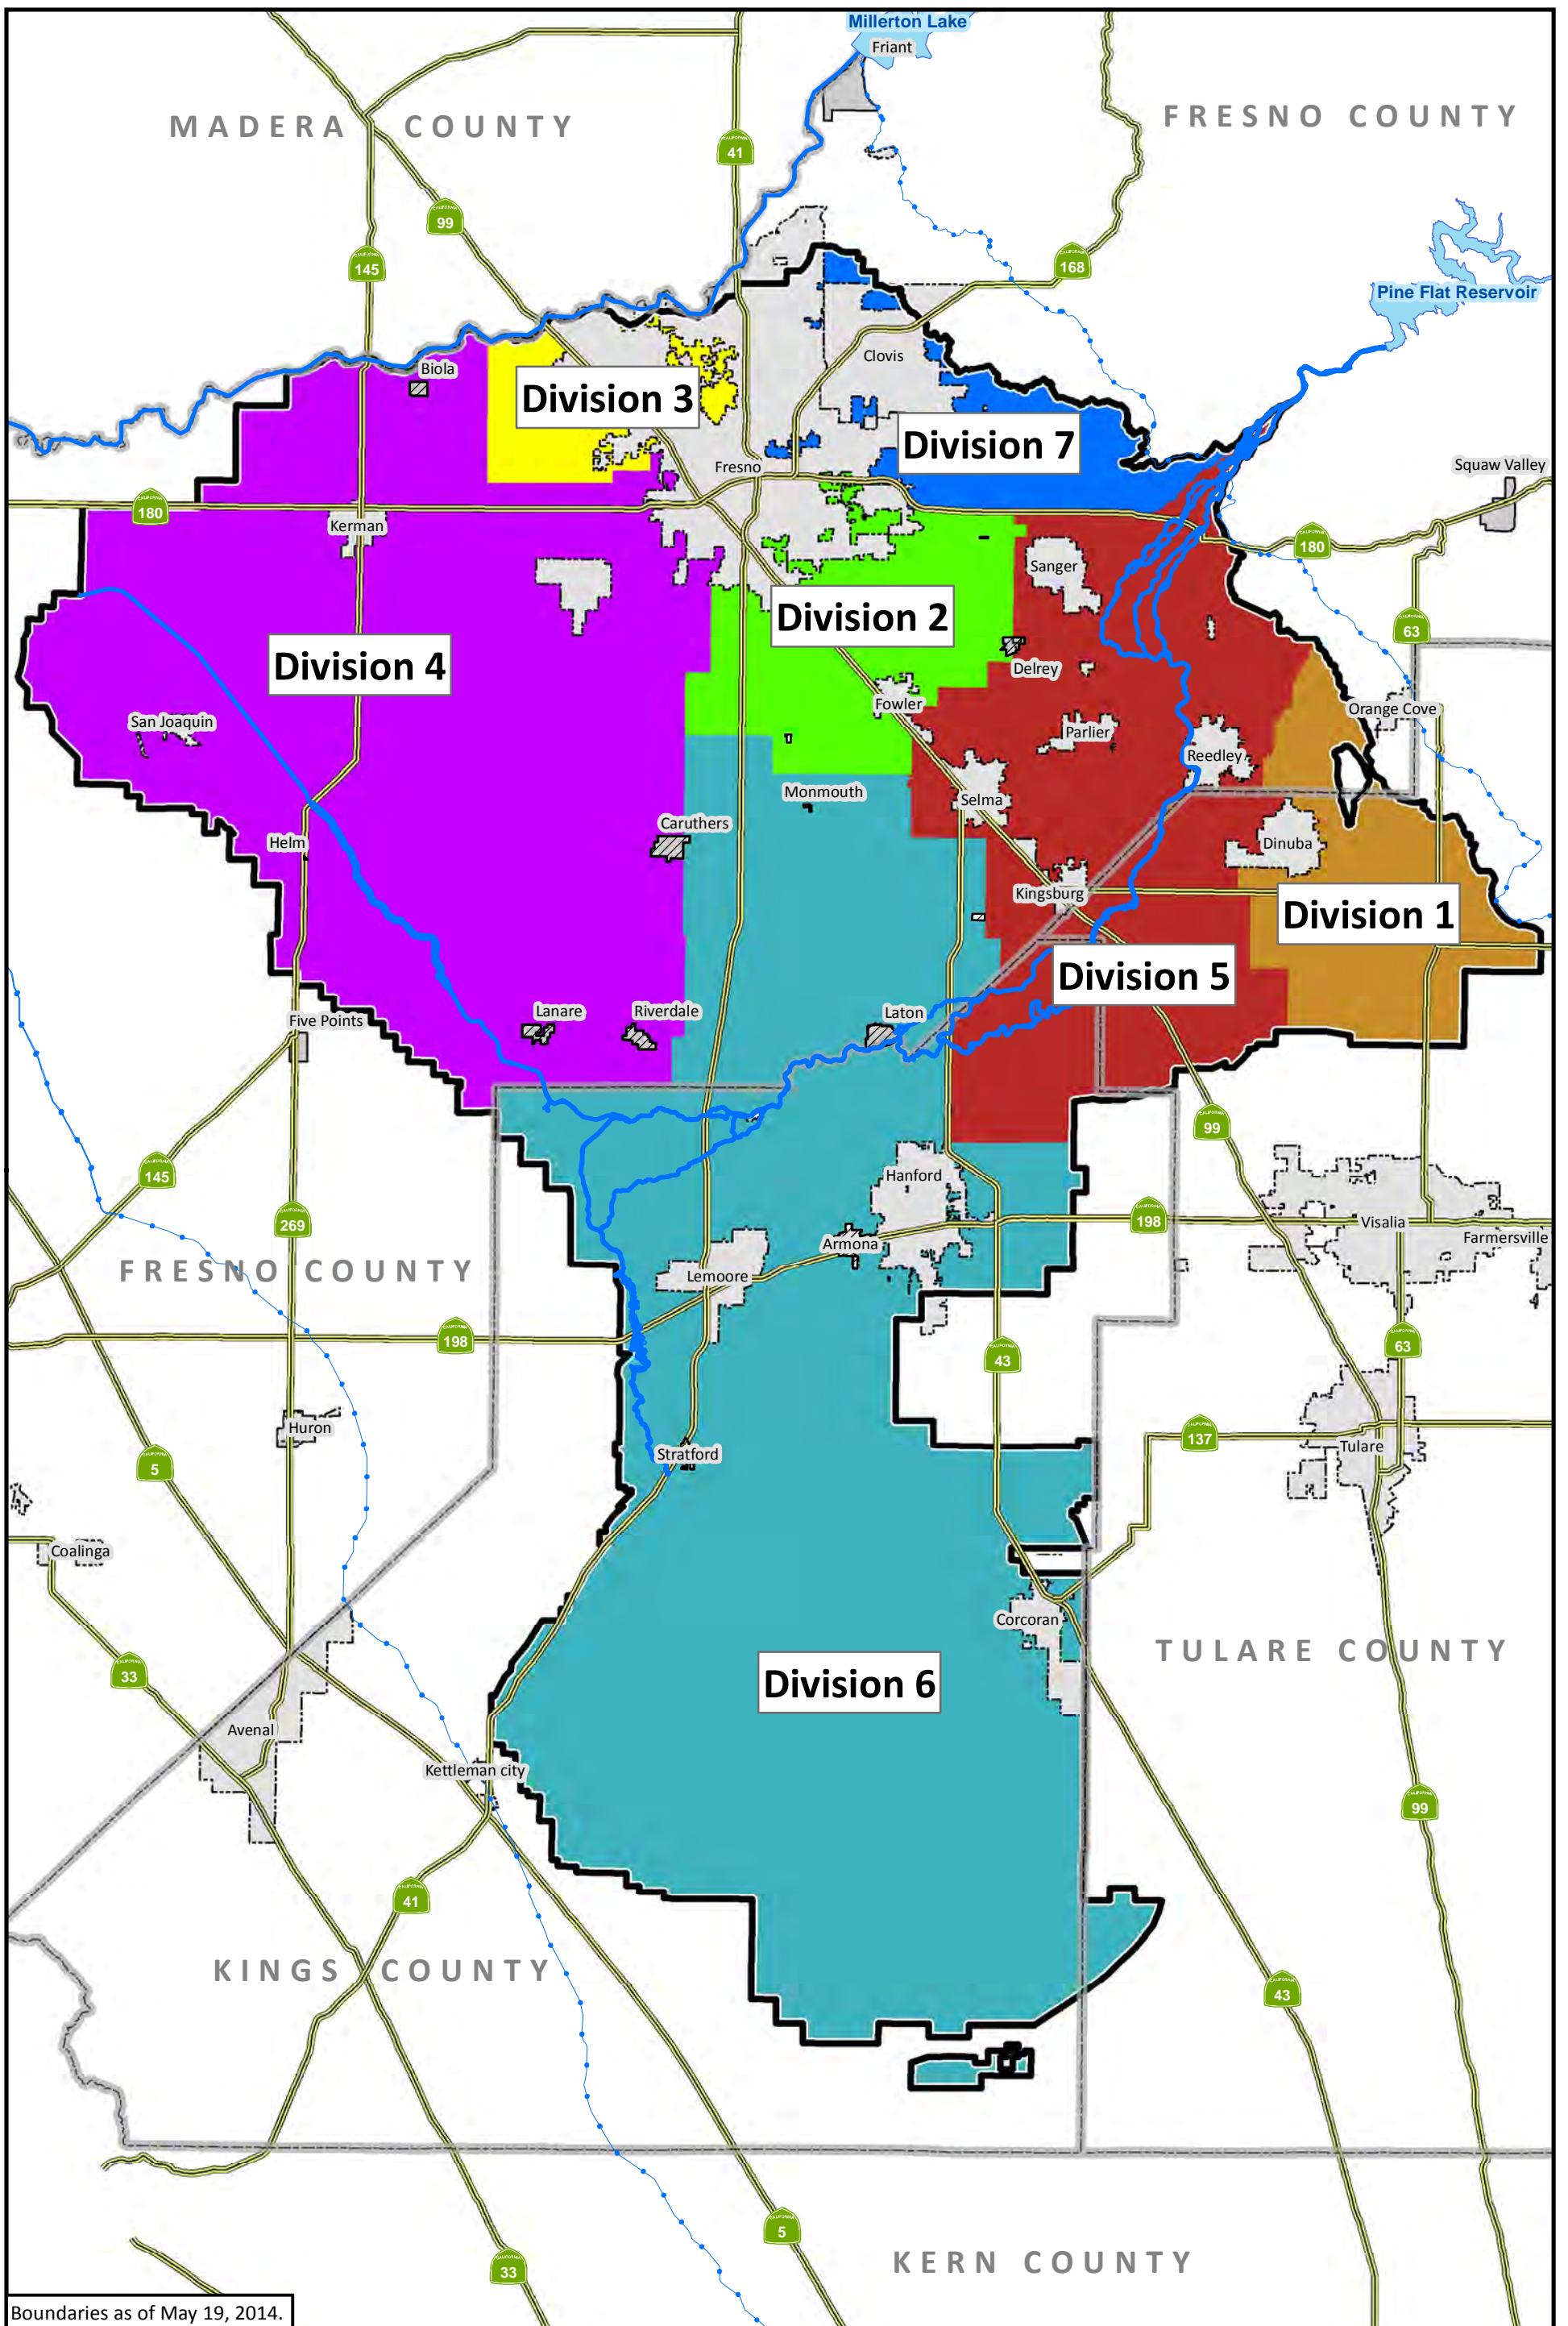

Service Area

- Major Highway
- River or Canal
- Lake or Reservoir
- County Line
- Kings River Service Area Boundary

Boundaries as of May 19, 2014.

Kings River Conservation District Map of All Divisions

- Reservoirs
- Rivers
- Canals
- Freeways
- County Line
- KRCO Boundary
- Excluded Area
- Detached/Incorporated Area