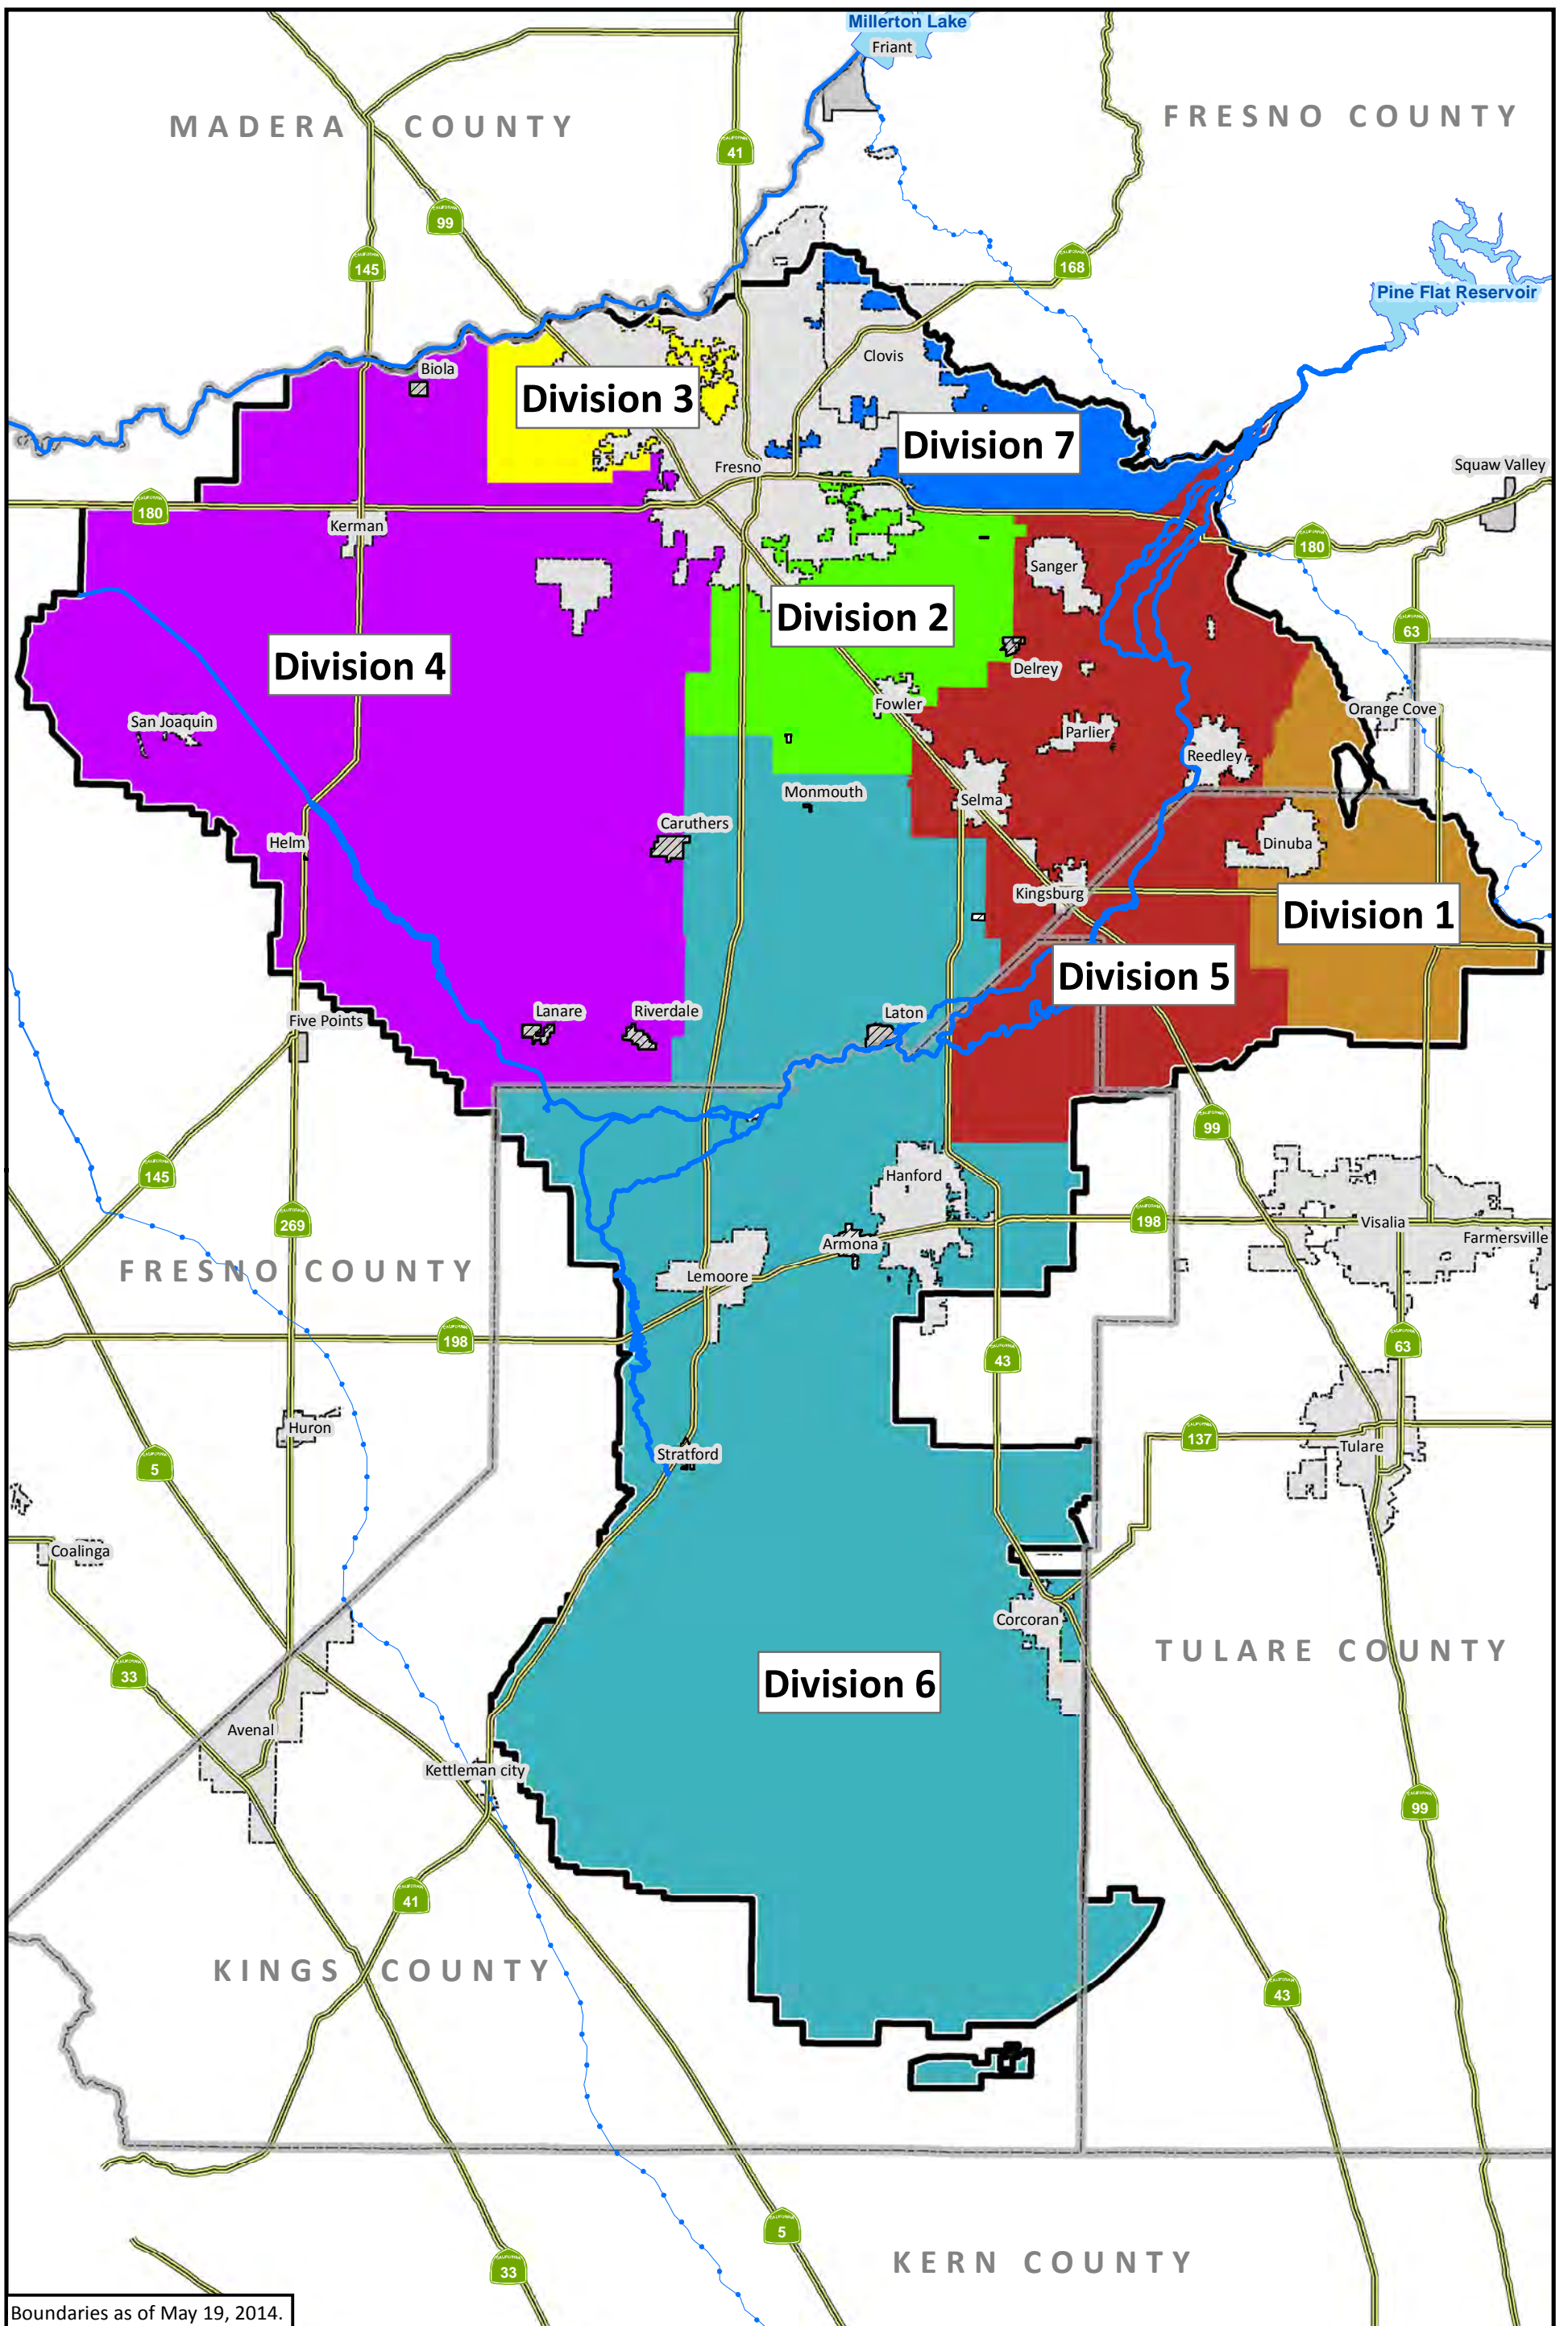

Service Area

- Major Highway
- River or Canal
- Lake or Reservoir
- County Line
- Kings River Service Area Boundary

Boundaries as of May 19, 2014.

Kings River Conservation District Map of All Divisions

- Reservoirs
- Rivers
- Canals
- Freeways
- County Line
- KRCDD Boundary
- Excluded Area
- Detached/Incorporated Area